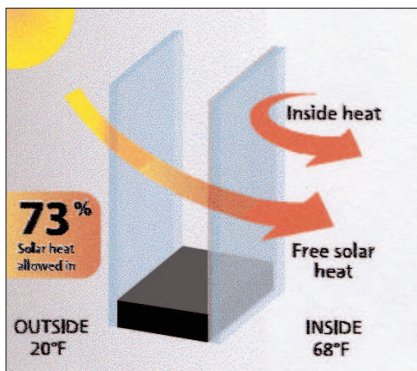

Weather King's 2011 Northern Energy Star Solution...

Our New Dual Glazed Windows
featuring 2 Lites of Low E Glass
with Duraseal and Argon Gas

Designed to exceed Energy Star Northern Requirements, **our Low E** is simply **THE BEST** for **cold-weather climates** compared to major manufacturers, Low E that is designed for Southern Climates.

Comfort E-PS captures more free solar heat.

“Weather-Break” Insulating Glass

with it's High **SHGC** saves significant money
compared to Low SHGC Energy Star Windows.

Our **Storm Windows** can now be ordered
with **Low E glass** to give the benefits of
Low E for **Storm Window** applications.

The United States Department of Energy is
promoting programs for New Storm Windows
with **Low E glass**.

Storm Windows & Doors are now being
manufactured in our main plant to provide
faster service to the majority of our customers.